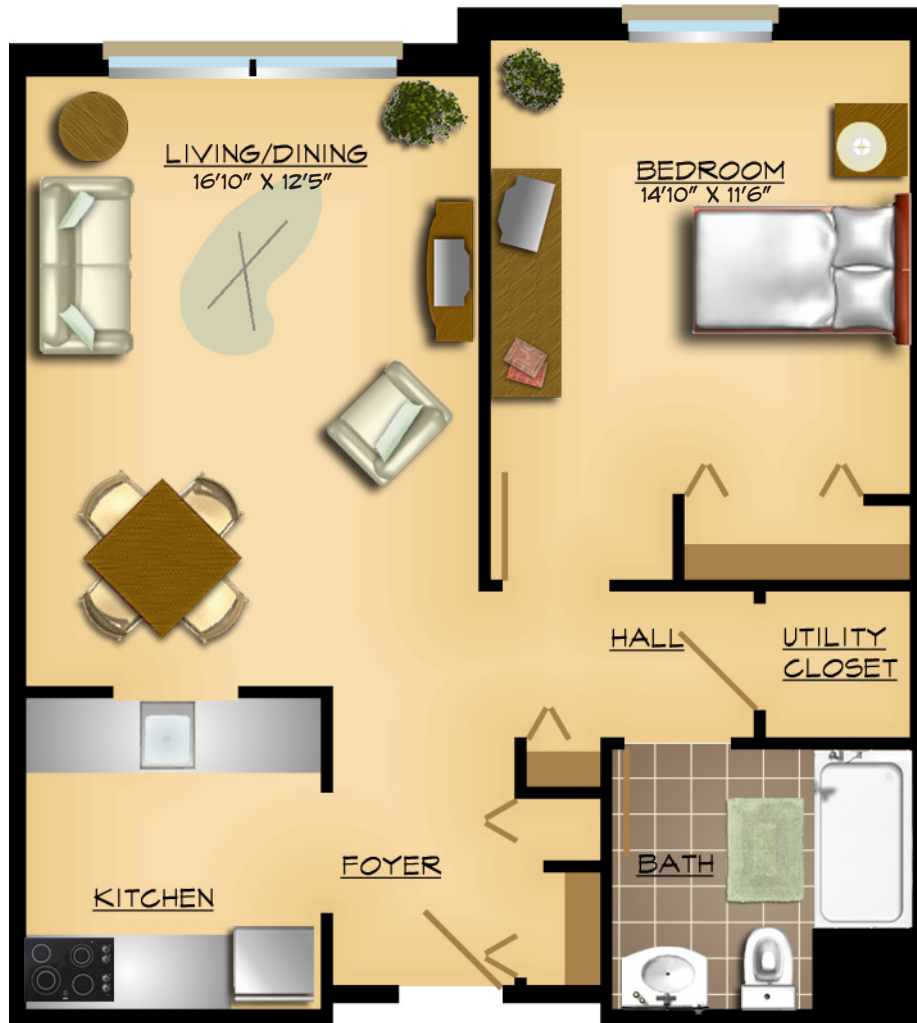

## DEVONSHIRE

Three Bedroom Apartment | 1,355 square feet

*Love where you live!*

## ABINGTON

One Bedroom Apartment | 678 square feet

*Love where you live!*