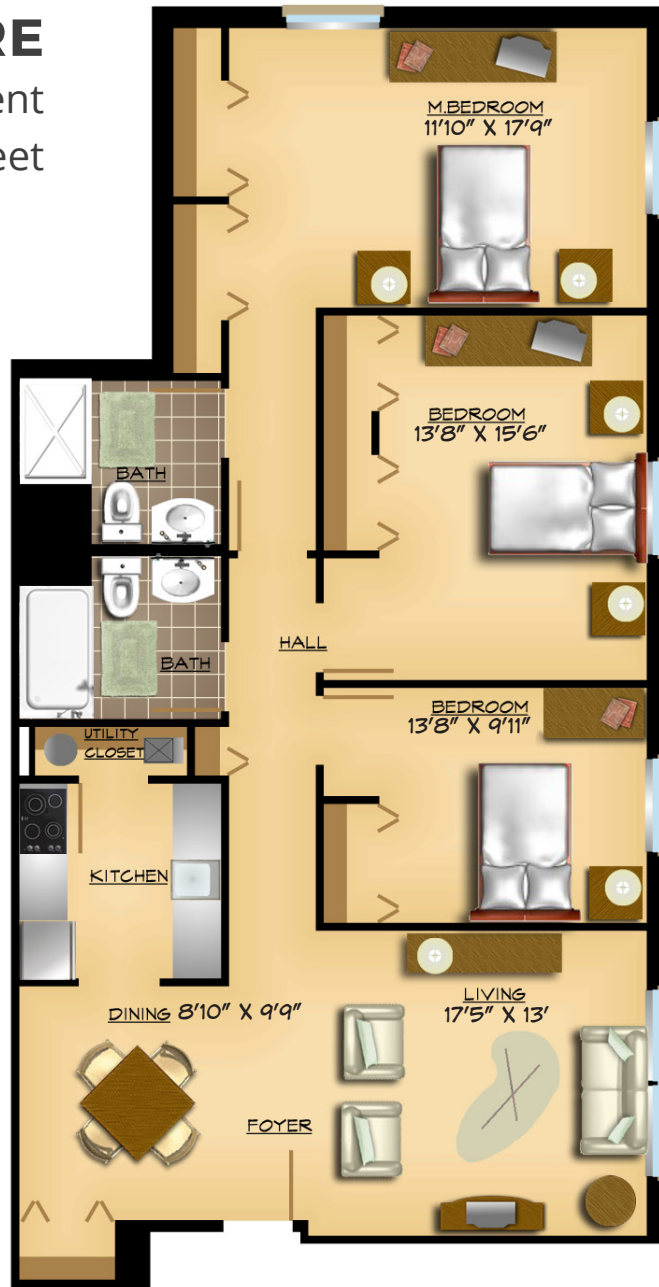

## Studio

## BRIXTON

Two Bedroom Apartment | 1,036 square feet

---

*Love where you live!*

## COVENTRY

Two Bedroom Apartment | 1,002 square feet

---

*Love where you live!*

1001 Parkview Blvd. Columbus, Ohio 43219 • 614-252-5276 • [www.LSSnetworkofhope.org/kensingtonplace](http://www.LSSnetworkofhope.org/kensingtonplace)

## DEVONSHIRE

Three Bedroom Apartment  
1,355 square feet

*Love where you live!*