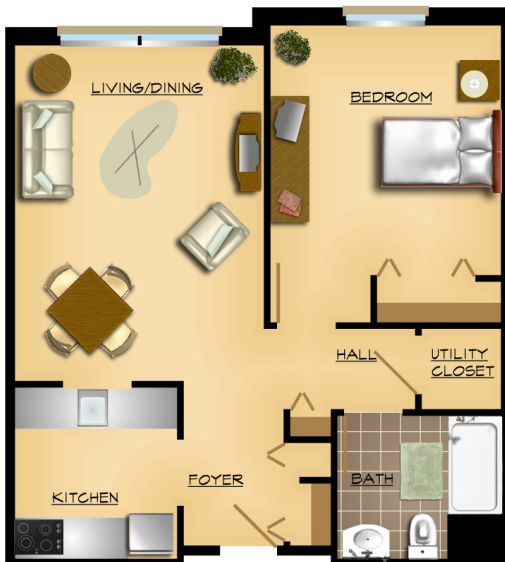

One Bedroom

ABINGTON

One Bedroom Apartment | 678 square feet