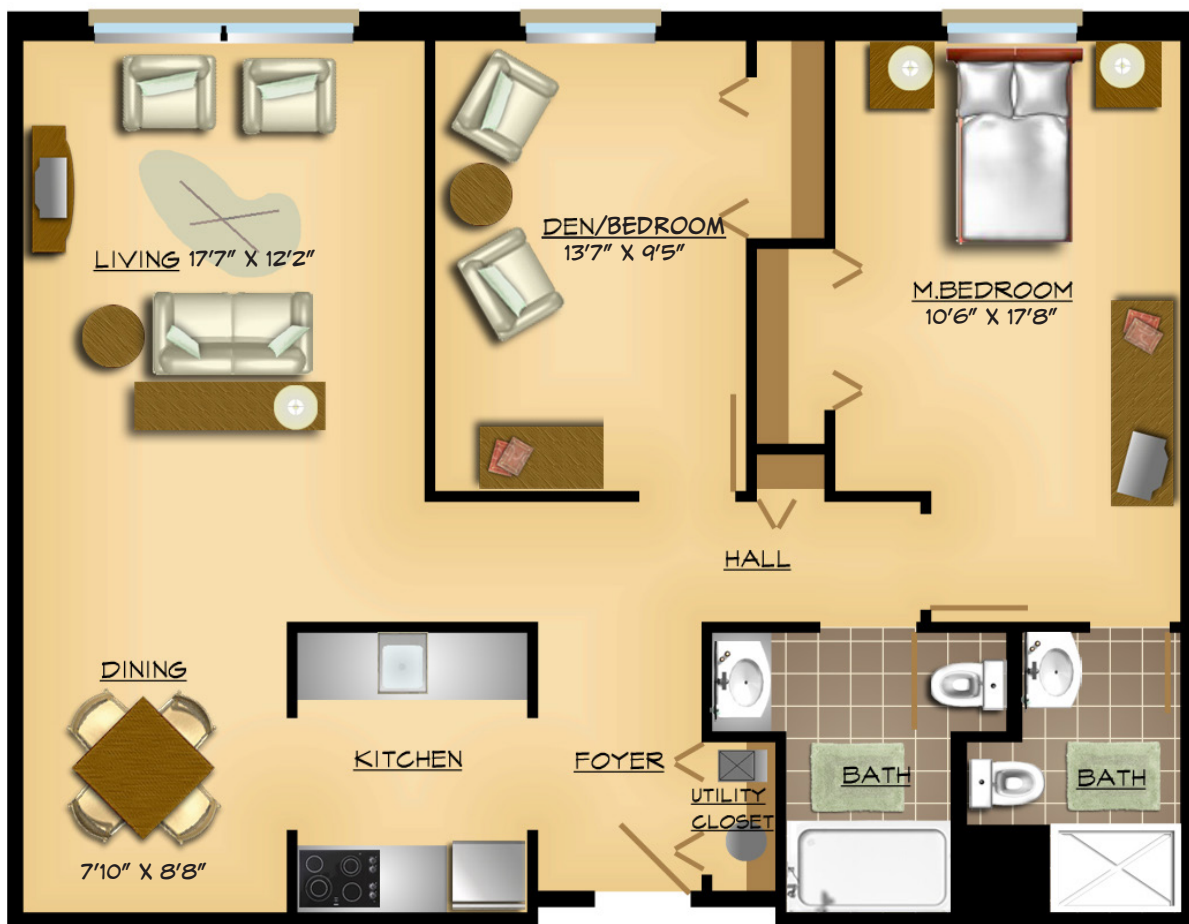

COVENTRY

Two Bedroom Apartment | 1,002 square feet

Love where you live!

1001 Parkview Blvd. Columbus, Ohio 43219 • 614-252-5276 • www.LSSnetworkofhope.org/kensingtonplace