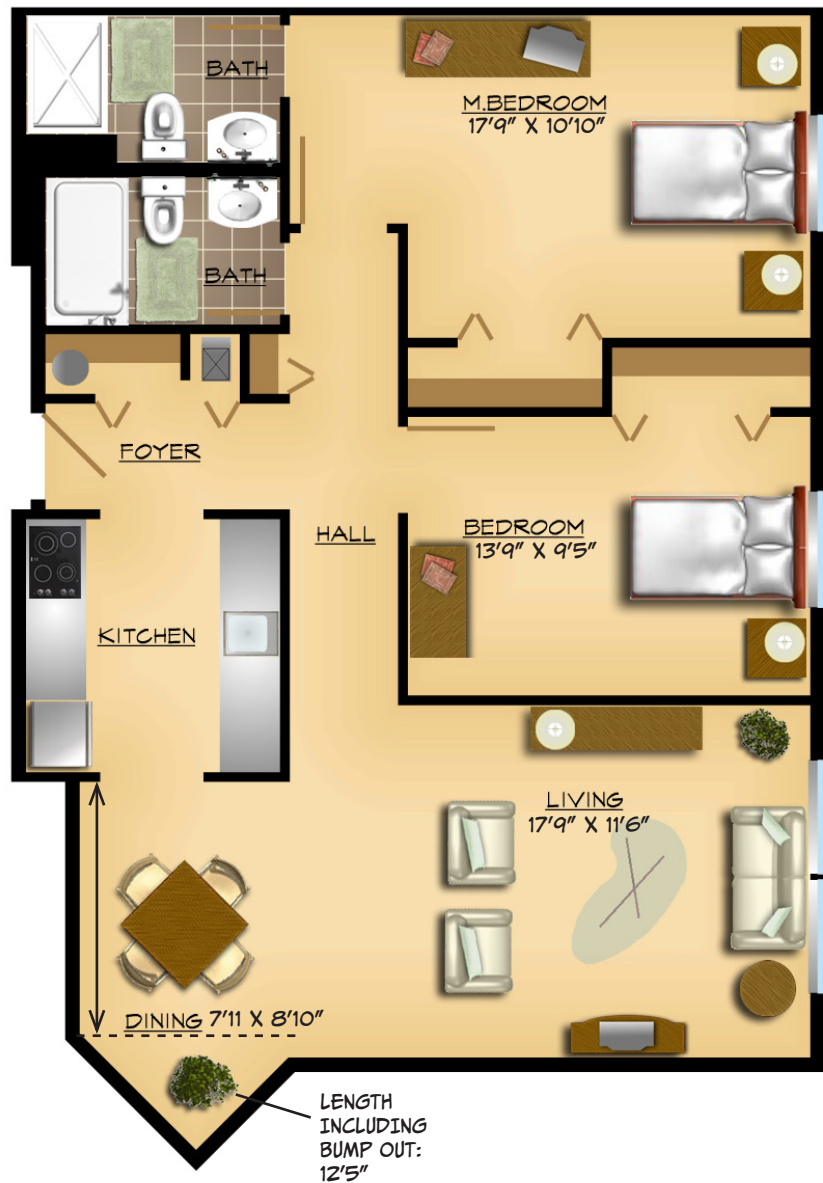

## Studio

## EDENBRIDGE

One Bedroom Apartment | 877 square feet

---

*Love where you live!*

1001 Parkview Blvd. Columbus, Ohio 43219 • 614-252-5276 • [www.LSSnetworkofhope.org/kensingtonplace](http://www.LSSnetworkofhope.org/kensingtonplace)

## FOXBOROUGH

Two Bedroom Apartment | 998 square feet

*Love where you live!*

## GLADSTONE

Studio Apartment | 567 square feet

*Love where you live!*